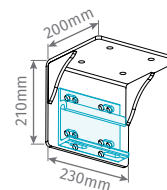

MCT260

Support for fixing to the ceiling*1

Deckenwinkel zur Montage an Decke*1

		WIDTH (mm) BREITE (mm)										
		2000	2500	3000	3500	4000	4500	5000	5500	6000	6500	7000
PROJECTION (mm) AUSFALL (mm)	1500	1 657 €	1 743 €	1 829 €	1 915 €	2 002 €	2 088 €	2 174 €	2 260 €	2 346 €	2 540 €	2 607 €
	2000		1 756 €	1 848 €	1 938 €	2 036 €	2 116 €	2 215 €	2 298 €	2 388 €	2 657 €	2 727 €
	2500			1 926 €	2 006 €	2 139 €	2 198 €	2 330 €	2 398 €	2 461 €	2 857 €	2 934 €
	3000				2 076 €	2 216 €	2 276 €	2 419 €	2 488 €	2 548 €	2 897 €	2 980 €
	3500					2 312 €	2 373 €	2 538 €	2 594 €	2 654 €	2 994 €	3 054 €

WIND CLASS WINDKLASSE

☐ 3
☐ 2
☐ 1
☐ 0

OTHER STRUCTURE RAL COLOURS, ADD:
ANDERE STRUKTUR RAL FARBEN, GEGEN AUFPREIS:

639,00 € 798,00 €