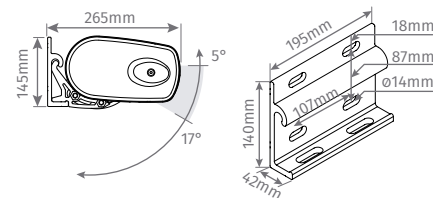

MCT260

Support for fixing to the ceiling*1

Deckenwinkel zur Montage an Decke*1

		WIDTH (mm) BREITE (mm)										
		2000	2500	3000	3500	4000	4500	5000	5500	6000	6500	7000
PROJECTION (mm) AUSFALL (mm)	1500	1 657 €	1 743 €	1 829 €	1 915 €	2 002 €	2 088 €	2 174 €	2 260 €	2 346 €	2 540 €	2 607 €
	2000		1 756 €	1 848 €	1 938 €	2 036 €	2 116 €	2 215 €	2 298 €	2 388 €	2 657 €	2 727 €
	2500			1 926 €	2 006 €	2 139 €	2 198 €	2 330 €	2 398 €	2 461 €	2 857 €	2 934 €
	3000				2 076 €	2 216 €	2 276 €	2 419 €	2 488 €	2 548 €	2 897 €	2 980 €
	3500					2 312 €	2 373 €	2 538 €	2 594 €	2 654 €	2 994 €	3 054 €

WIND CLASS WINDKLASSE

☐ 3
☐ 2
☐ 1
☐ 0

OTHER STRUCTURE RAL COLOURS, ADD:
ANDERE STRUKTUR RAL FARBEN, GEGEN AUFPREIS:

639,00 € 798,00 €