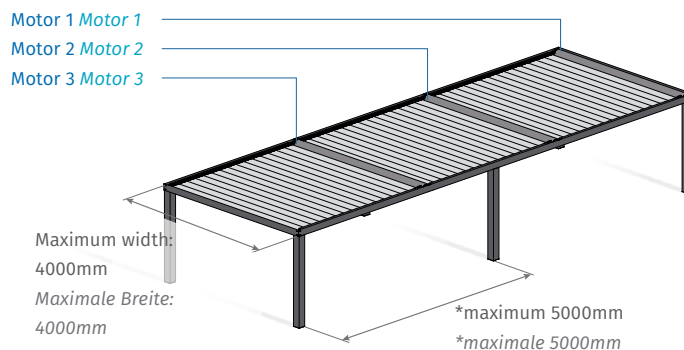

INSTALLATION MIT EINER PROJEKTION TIEFE VON MEHR ALS 5000MM

Um eine Installation mit einer Projektion Tiefe von mehr als 5000mm durchzuführen, ist es möglich, den gleichen Ablauf während der gesamten Installation zu verwenden.

Maximaler Abstand zwischen jedem Fuss: 5000mm*.

Aufeinander folgende Module ohne Träger (1 Motor pro Modul). Es gibt keine Art der Verbindung von unten gesehen.