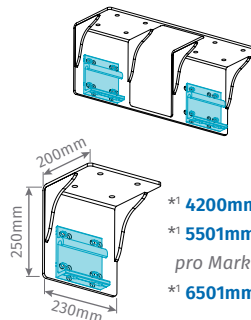

MCT600

Support for fixing to the ceiling*

Deckenwinkel zur Montage an Decke*

*1 **4200mm-5500mm:** 2 units per awning / 2 Stück pro Markise

*1 **5501mm-6500mm:** 2 units per awning + 1 uni. **MCT600S** / 2 Stück pro Markise + 1 Stk. **MCT600S**

*1 **6501mm-7000mm:** 3 units per awning / 3 Stück pro Markise

• **MCT600S**

		WIDTH (mm) BREITE (mm)					
		4700	5000	5500	6000	6500	7000
PROJECTION (mm) AUSFALL (mm)	3500					4 356 €	4 698 € *
	4000	3 609 €	3 722 €	3 948 €	4 040 €	4 469 €	4 843 € *

WIND CLASS WINDKLASSE

3	2	1	0

OTHER STRUCTURE RAL COLOURS, ADD:
ANDERE STRUKTUR RAL FARBEN, GEGEN AUFPREIS:

798,00 € 958,00 €