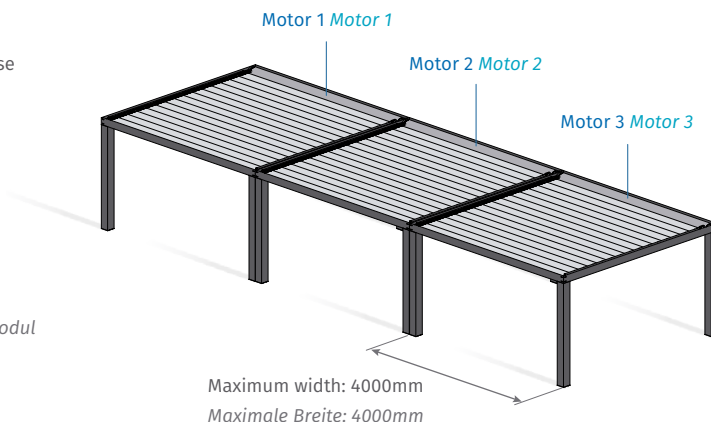

INSTALLATION WITH WIDTH GREATER THAN 4000MM

To make an installation with a width greater than 4000mm it is required to use more than one module.

Maximum width per module: 4000mm.

2 or more complete modules with gutter and beam between them.

INSTALLATION MIT EINER BREITE VON MEHR ALS 4000MM

Für eine Installation mit einer Breite von mehr als 4000mm ist mehr als ein Modul erforderlich.

Maximale Breite pro Modul: 4000mm.

2 oder mehr komplette Module mit Ablauf und Balken dazwischen.