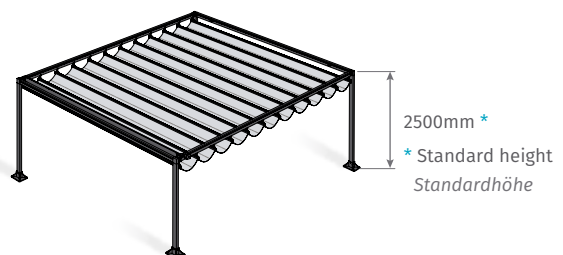

2500mm *
* Standard height
Standardhöhe

Pergola ganz aus Aluminium, ideal als Sonnenschutz in **Gärten, Terrassen oder Esplanaden**. Der Stoff wird **automatisch** durch die Seitenführungen geschoben.

Möglichkeit, eine Abdeckung anzubringen, um den Motor und das Tuch im eingefahrenen Zustand abzudecken.

KOMPONENTEN DES KIT

- 1 Rohrmotor, tubulär **TUB MT**
- 1 Elektronische Steuerung **MC65**
- 1 Handsender **MX95N**
- 1 Nothandkurbel für Notfälle Wie Stromausfall
- **Optional:** kabellosem sensor **SMART WIWEATHER** (Seite 208)